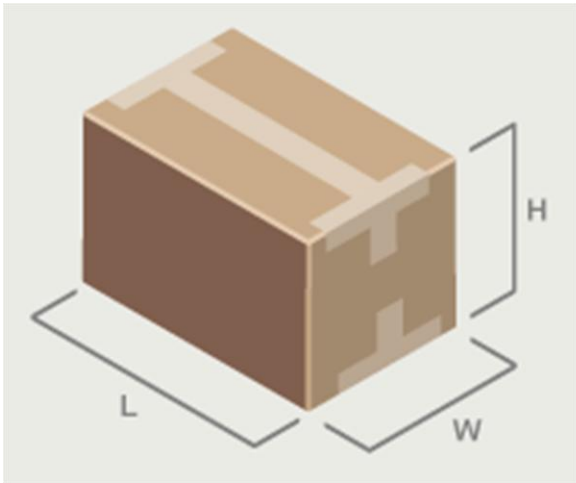

## Oversize fee

Hello everyone!

This month, Whitecloud Fly Inc. would like to share Oversize fee with you.

For domestic shipments, a package is considered a “Large Package” when its length (longest side of the package) plus girth [(2 x width) + (2 x height)] combined exceeds 130 inches or its length exceeds 96 inches.

$L > 96 \text{ inch}$

$(W+H)*2+L > 130 \text{ inch}$

FedEx oversize fee is \$90, UPS is \$95.

If you have any question, please contact us:

TEL : 914-315-9314

website : [wflyshipping.com](http://wflyshipping.com)